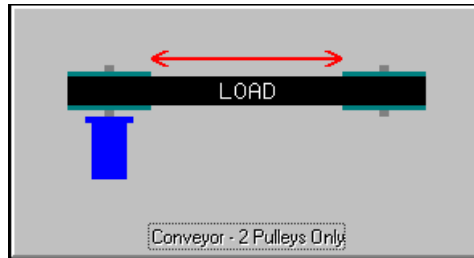

910 E. Orangefair Lane
Anaheim, CA 92801
Tel: 714-992-6990
Fax: 714-992-0471
www.AnaheimAutomation.com

Conveyor - 2 Pulleys Only

*Required Information

Contact Information

Full Name:

Street Address:

Company Name: